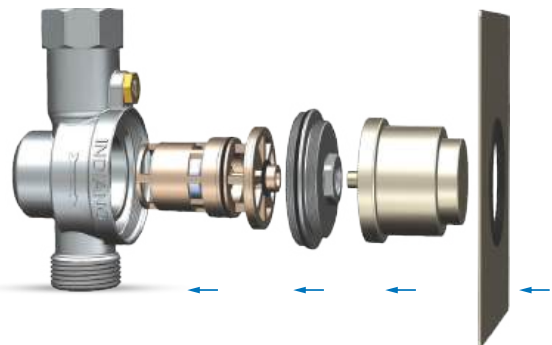

### MAIN CARTRIDGE INSTALLATION GUIDE STEPS.

- Fit Cartridge Assembly Inside Valve Body (With Gentle Push).
- Screw Fit Brass Metal Adaptor Nut. (Use 22mm Spanner).
- Screw Fit Button Assembly On External Nut Threads. (Hand Tight Fitting).
- Flange/rosette Push Fit On Button Assembly.