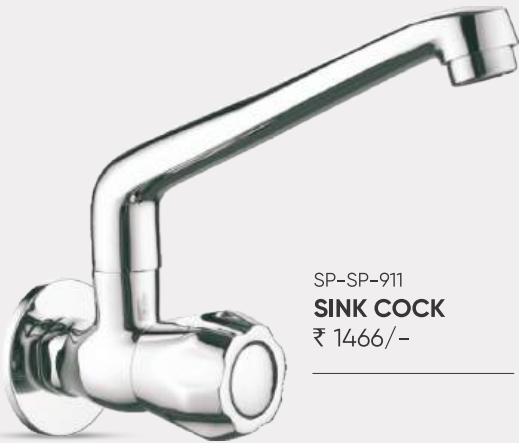

FAUCETS

SUPREME *Collection*
(15 MM Quarter Turn)

SP-SP-911
SINK COCK
₹ 1466/-