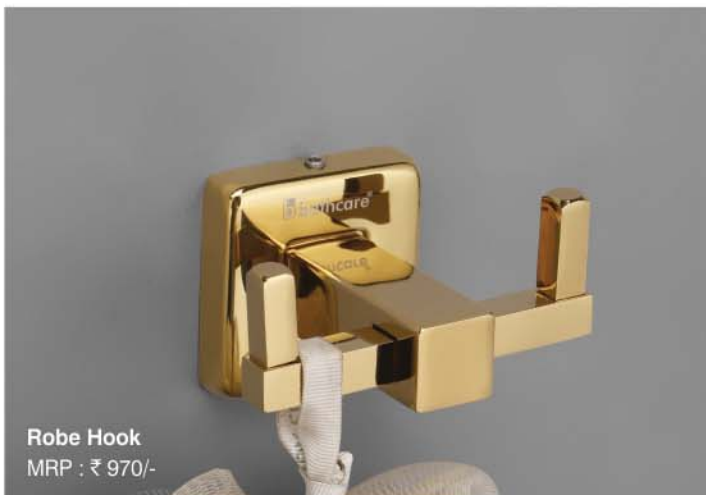

Tumbler Holder
MRP : ₹ 1200/-

Towel Rail
MRP : ₹ 1170/-

Towel Rack
MRP : ₹ 3450/-

Sukh Collection

Finish : PVD Gold

Incorporating patterns and forms found naturally, Sukh Gold Collection adds beauty and balance to your bathroom. Featuring a seamless design, it delivers a graceful stream of water that minimizes splashing.