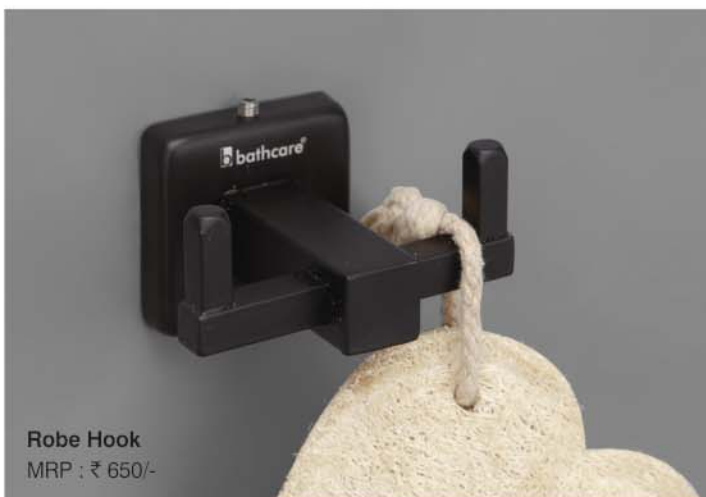

Toilet Paper Holder with Lid
MRP : ₹ 1310/-

Towel Rail
MRP : ₹ 1040/-

Towel Rack
MRP : ₹ 3070/-

Sukh Collection

Finish : Black Matt

Incorporating patterns and forms found naturally, Sukh Black Collection adds beauty and balance to your bathroom. Featuring a seamless design, it delivers a graceful stream of water that minimizes splashing.

Bathroom Set of 5 Items

(includes Soap Dish, Tumbler Holder
Robe Hook, Towel Ring & Towel Rail)

MRP : ₹ 5090/-

Packing : 1 Set | Carton Packing : 8 Sets

Toilet Paper Holder with Lid
MRP : ₹ 1460/-

Liquid Soap Dispenser
MRP : ₹ 1220/-