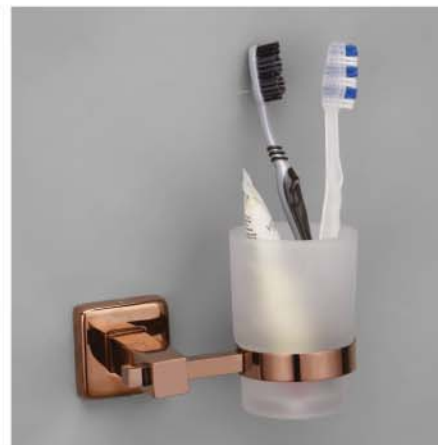

Tumbler Holder
MRP : ₹ 1620/-

Towel Rail
MRP : ₹ 2080/-

Towel Rack
MRP : ₹ 5530/-

Sukh

Collection
Finish : PVD Rose Gold

Incorporating patterns and forms found naturally, Sukh Rose Gold Collection adds beauty and balance to your bathroom. Featuring a seamless design, it delivers a graceful stream of water that minimizes splashing.

Bathroom Set of 5 Items

(includes Soap Dish, Tumbler Holder
Robe Hook, Towel Ring & Towel Rail)

MRP : ₹ 7690/-

Packing : 1 Set | Carton Packing : 8 Sets

Toilet Paper Holder with Lid
MRP : ₹ 2380/-

Liquid Soap Dispenser
MRP : ₹ 1700/-

Tumbler Holder
MRP : ₹ 1620/-

Towel Rail
MRP : ₹ 2080/-

Towel Rack
MRP : ₹ 5530/-

Bathroom Set of 5 Items

(includes Soap Dish, Tumbler Holder
Robe Hook, Towel Ring & Towel Rail)

MRP : ₹ 3814/-

Packing : 1 Set | Carton Packing : 8 Sets