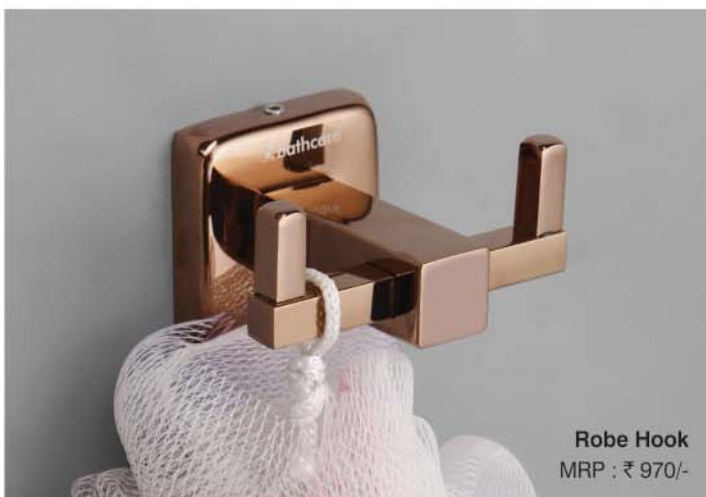

Tumbler Holder
MRP : ₹ 1620/-

Towel Rail
MRP : ₹ 2080/-

Towel Rack
MRP : ₹ 5530/-

Sukh

Collection
Finish : PVD Rose Gold

Incorporating patterns and forms found naturally, Sukh Rose Gold Collection adds beauty and balance to your bathroom. Featuring a seamless design, it delivers a graceful stream of water that minimizes splashing.